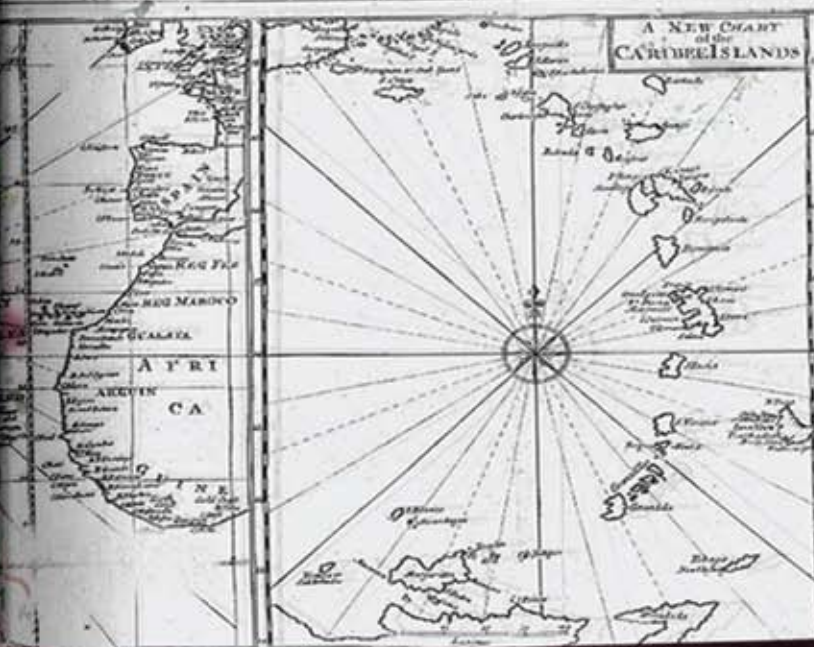

Cannabineae.

Cannabis

ativa L.

W. Mexico

beautiful green tomatoes of 5

- |                            |                                      |
|----------------------------|--------------------------------------|
| 1 Map Entry Gate           | 8 Cajon Lookout                      |
| 2 Car Parking              | 9 Menan Myai Yard                    |
| 3 Community Cent. & Museum | 10 Salut Point                       |
| 4 Soil Ground #1           | 11 Kindah tree                       |
| 5 " " #2                   | 12 Herbal Garden                     |
| 6 Backyard                 | 13 Caves & Concrete<br>Burial Ground |
| 7 Map 2 Roadside           | 14 Secret Cave                       |
|                            | 15 Church & Cemetery                 |